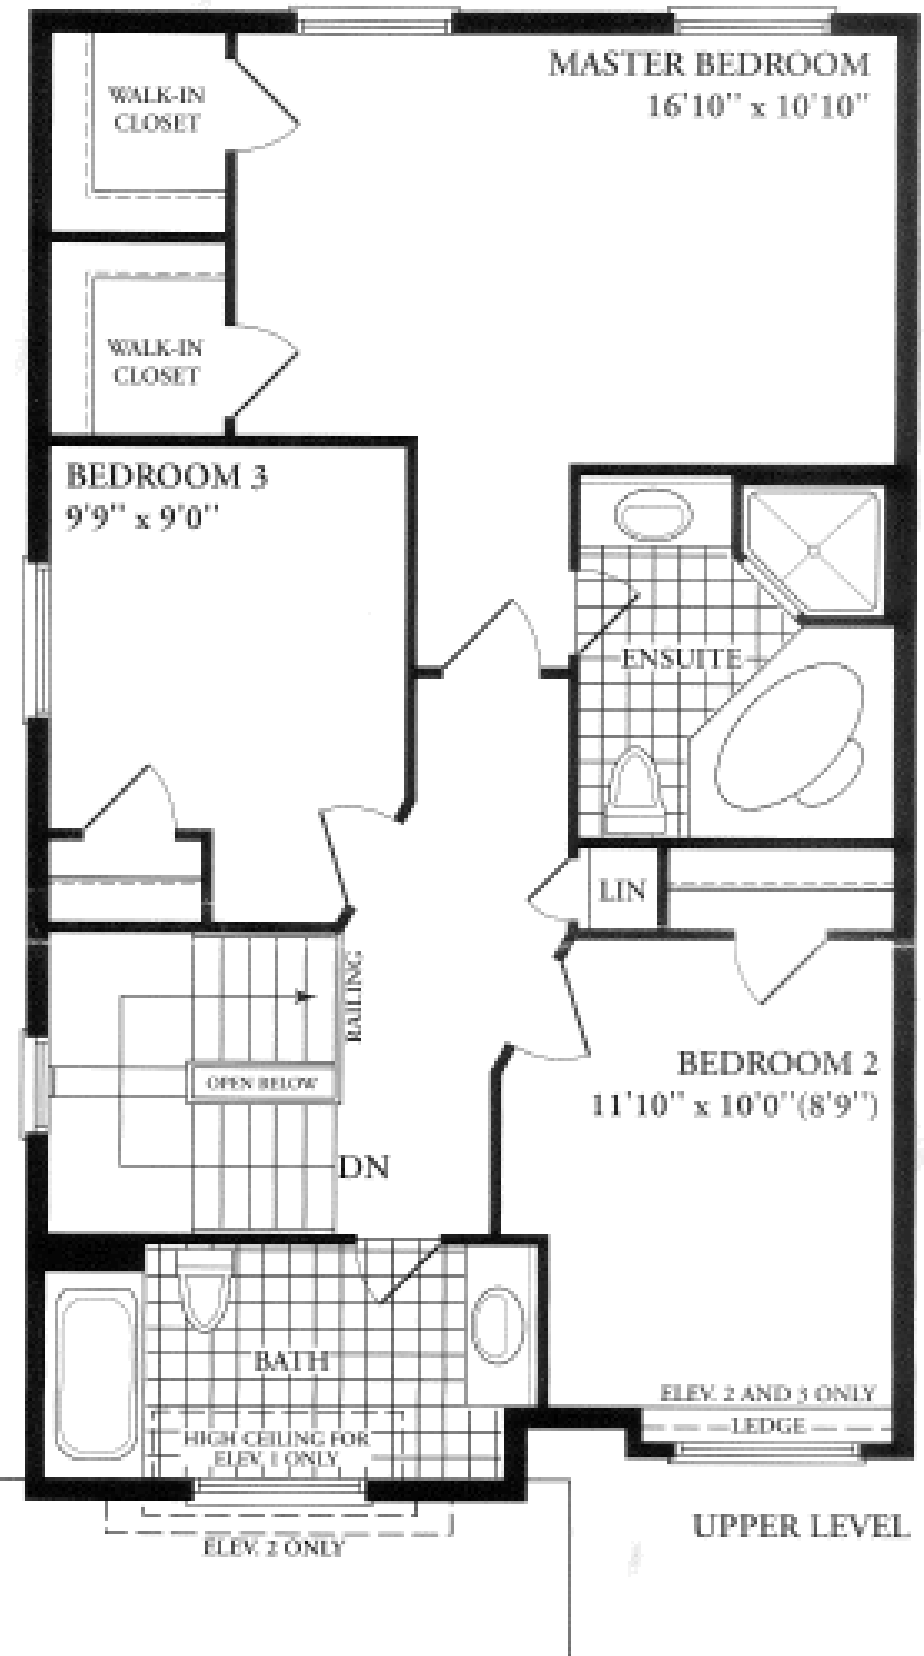

VELLORE 1

1,512 SQ. FT.

We Build It Better *Over 42,000 Homes Built*

GreenparkTM
CANADA'S LARGEST HOME BUILDER

GL-54-Y1
Copyright 07/18/08

DEFINITION OF HOME AND OF IMPROVEMENT IS BY AGREEMENT TO ACCEPT THE SAME. STREETS AND CITIES MAY VARY AT ANY DIFFERENCE BETWEEN PAGES DUE TO GRAPHIC VARIANCE. ACTUAL USABLE FLOOR SPACE MAY VARY FROM THE LISTED FLOOR AREA. ALL DIMENSIONS ARE AS SHOWN EXCEPT UNUSUAL SPECIFICATIONS WHICH SHOULD BE NOTED. DIMENSIONS SUBJECT TO MINOR MODIFICATIONS. SEE PLAN FOR DETAILS.