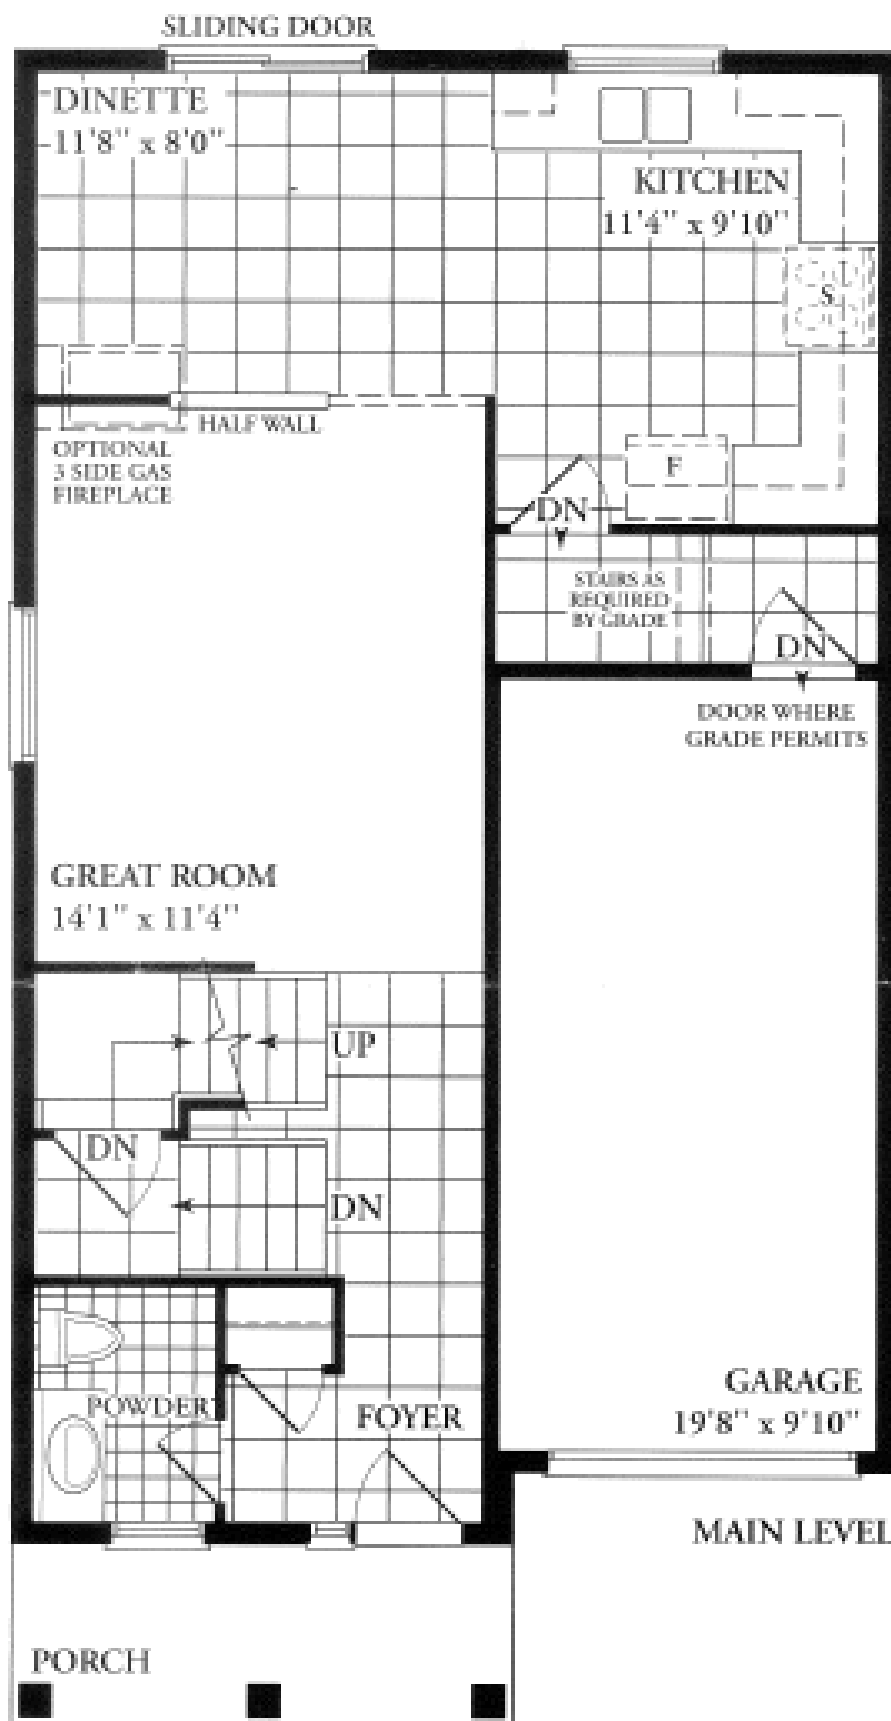

VELLORE 1

1,512 SQ. FT.

We Build It Better *Over 42,000 Homes Built*

GreenparkTM
CANADA'S LARGEST HOME BUILDER

GL-54-Y1
Copyright 07/18/08

DEFINITION OF HOME AND OF IMPROVEMENT IS BY AGREEMENT TO ACCEPT THE SAME. STREETS AND CITIES MAY VARY AT ANY DIFFERENCE BETWEEN PAGES DUE TO GRAPHIC VARIANCE. ACTUAL USABLE FLOOR SPACE MAY VARY FROM THE LISTED FLOOR AREA. ALL DIMENSIONS ARE AS SHOWN EXCEPT UNUSUAL SPECIFICATIONS WHICH SHOULD BE NOTED. DIMENSIONS SUBJECT TO MINOR MODIFICATIONS. SEE PLAN FOR DETAILS.