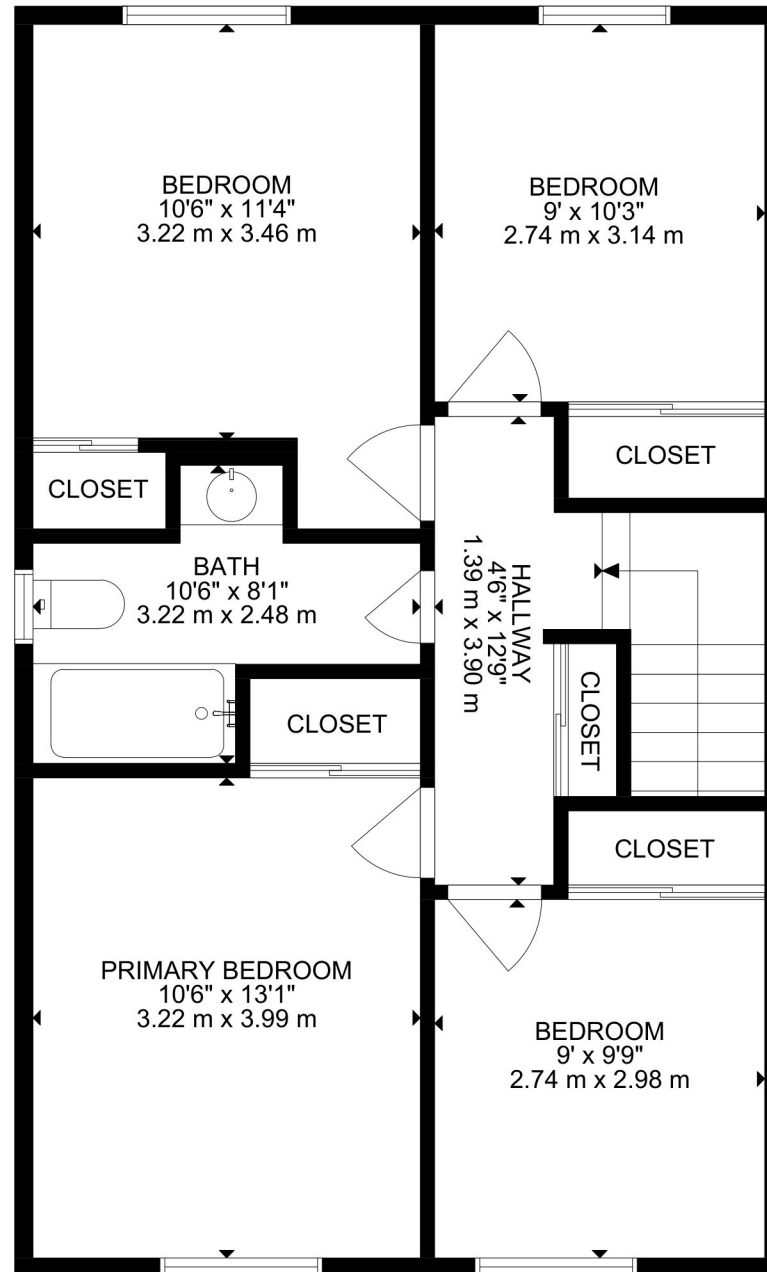

MAIN FLOOR

GROSS INTERNAL AREA

MAIN FLOOR: 914 SQ FT, UPPER FLOOR: 721 SQ FT

LOWER FLOOR: UNFINISHED: 936 SQ FT, EXCLUDED AREAS: GARAGE: 333 SQ FT

TOTAL: 2571 SQ FT

SIZE AND DIMENSIONS ARE APPROXIMATE, ACTUAL MAY VARY

UPPER FLOOR

GROSS INTERNAL AREA

MAIN FLOOR: 914 SQ FT, UPPER FLOOR: 721 SQ FT

LOWER FLOOR: UNFINISHED: 936 SQ FT, EXCLUDED AREAS: GARAGE: 333 SQ FT

TOTAL: 2571 SQ FT

SIZE AND DIMENSIONS ARE APPROXIMATE, ACTUAL MAY VARY

LOWER FLOOR

GROSS INTERNAL AREA
 MAIN FLOOR: 914 SQ FT, UPPER FLOOR: 721 SQ FT
 LOWER FLOOR: UNFINISHED: 936 SQ FT, EXCLUDED AREAS: GARAGE: 333 SQ FT
 TOTAL: 2571 SQ FT
 SIZE AND DIMENSIONS ARE APPROXIMATE, ACTUAL MAY VARY