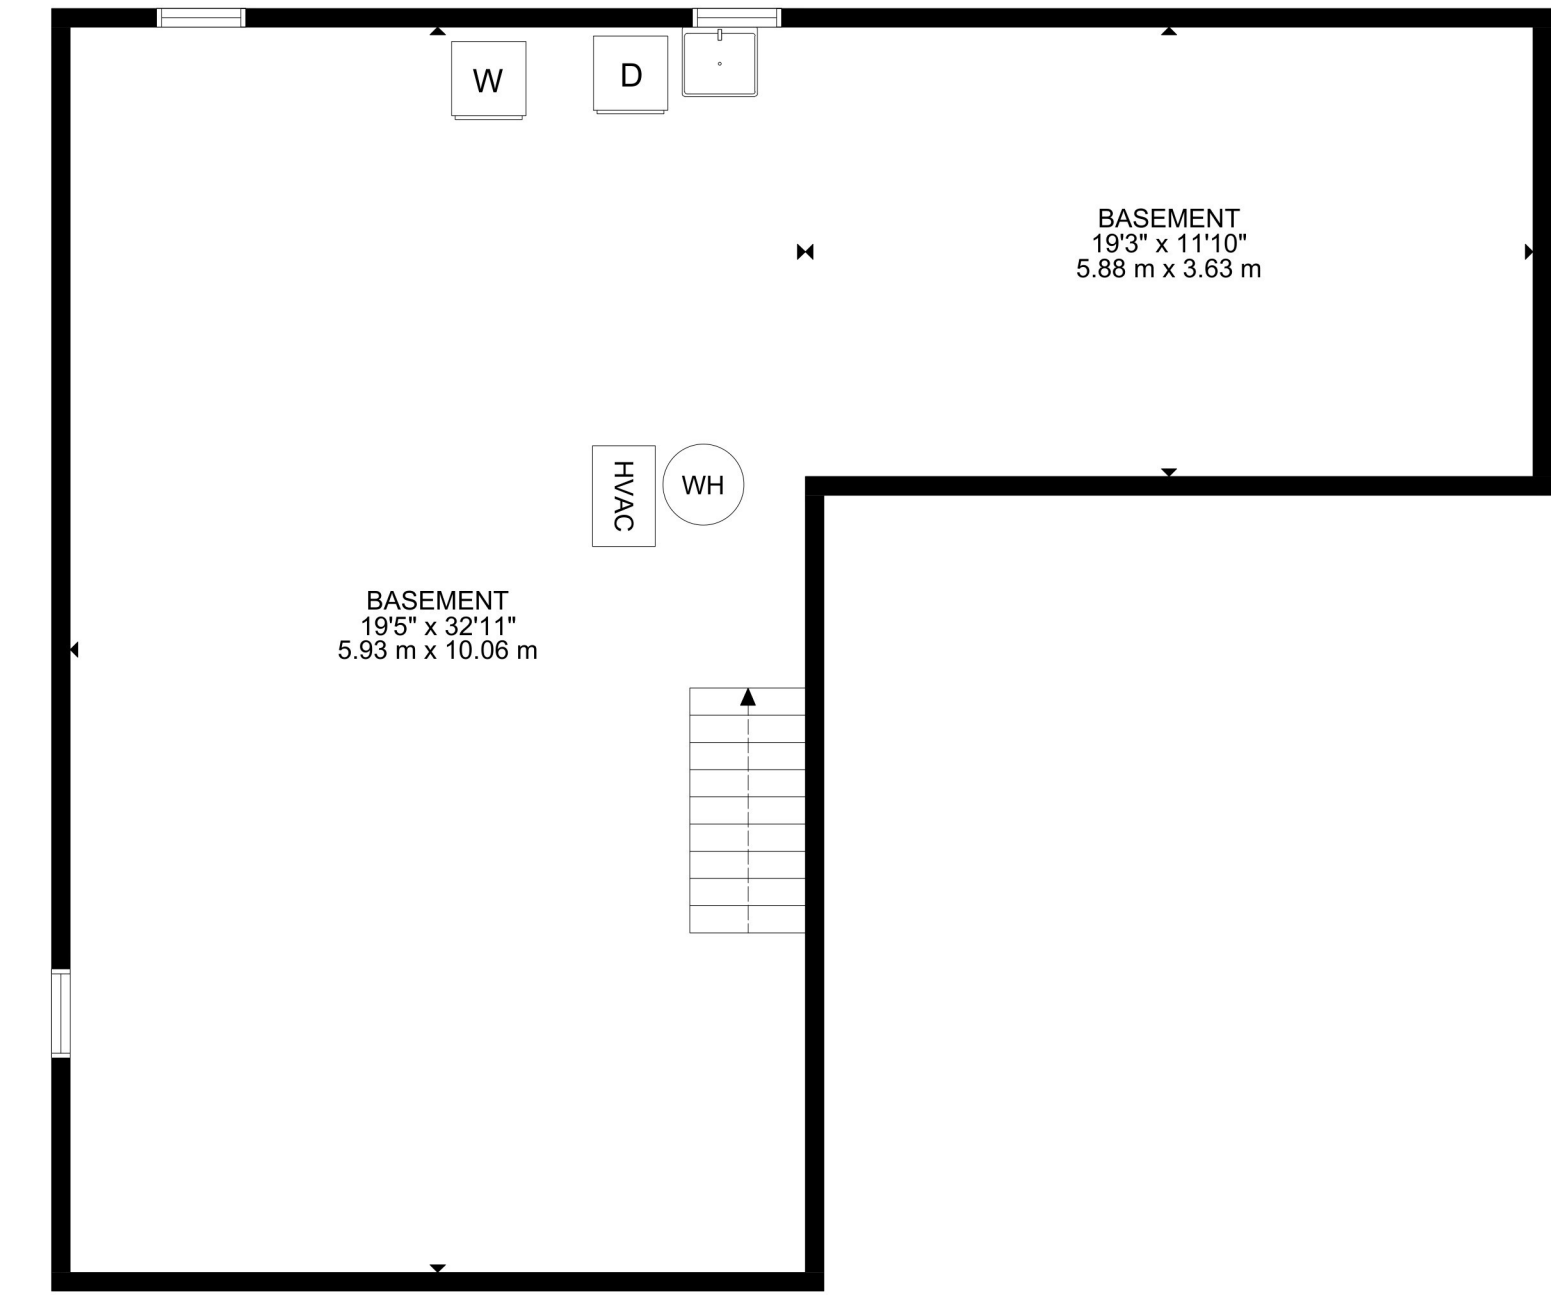

MAIN FLOOR

GROSS INTERNAL AREA

MAIN FLOOR: 914 SQ FT, UPPER FLOOR: 721 SQ FT

LOWER FLOOR: UNFINISHED: 936 SQ FT, EXCLUDED AREAS: GARAGE: 333 SQ FT

TOTAL: 2571 SQ FT

SIZE AND DIMENSIONS ARE APPROXIMATE, ACTUAL MAY VARY

UPPER FLOOR

GROSS INTERNAL AREA

MAIN FLOOR: 914 SQ FT, UPPER FLOOR: 721 SQ FT

LOWER FLOOR: UNFINISHED: 936 SQ FT, EXCLUDED AREAS: GARAGE: 333 SQ FT

TOTAL: 2571 SQ FT

SIZE AND DIMENSIONS ARE APPROXIMATE, ACTUAL MAY VARY

LOWER FLOOR

GROSS INTERNAL AREA
 MAIN FLOOR: 914 SQ FT, UPPER FLOOR: 721 SQ FT
 LOWER FLOOR: UNFINISHED: 936 SQ FT, EXCLUDED AREAS: GARAGE: 333 SQ FT
 TOTAL: 2571 SQ FT
 SIZE AND DIMENSIONS ARE APPROXIMATE, ACTUAL MAY VARY